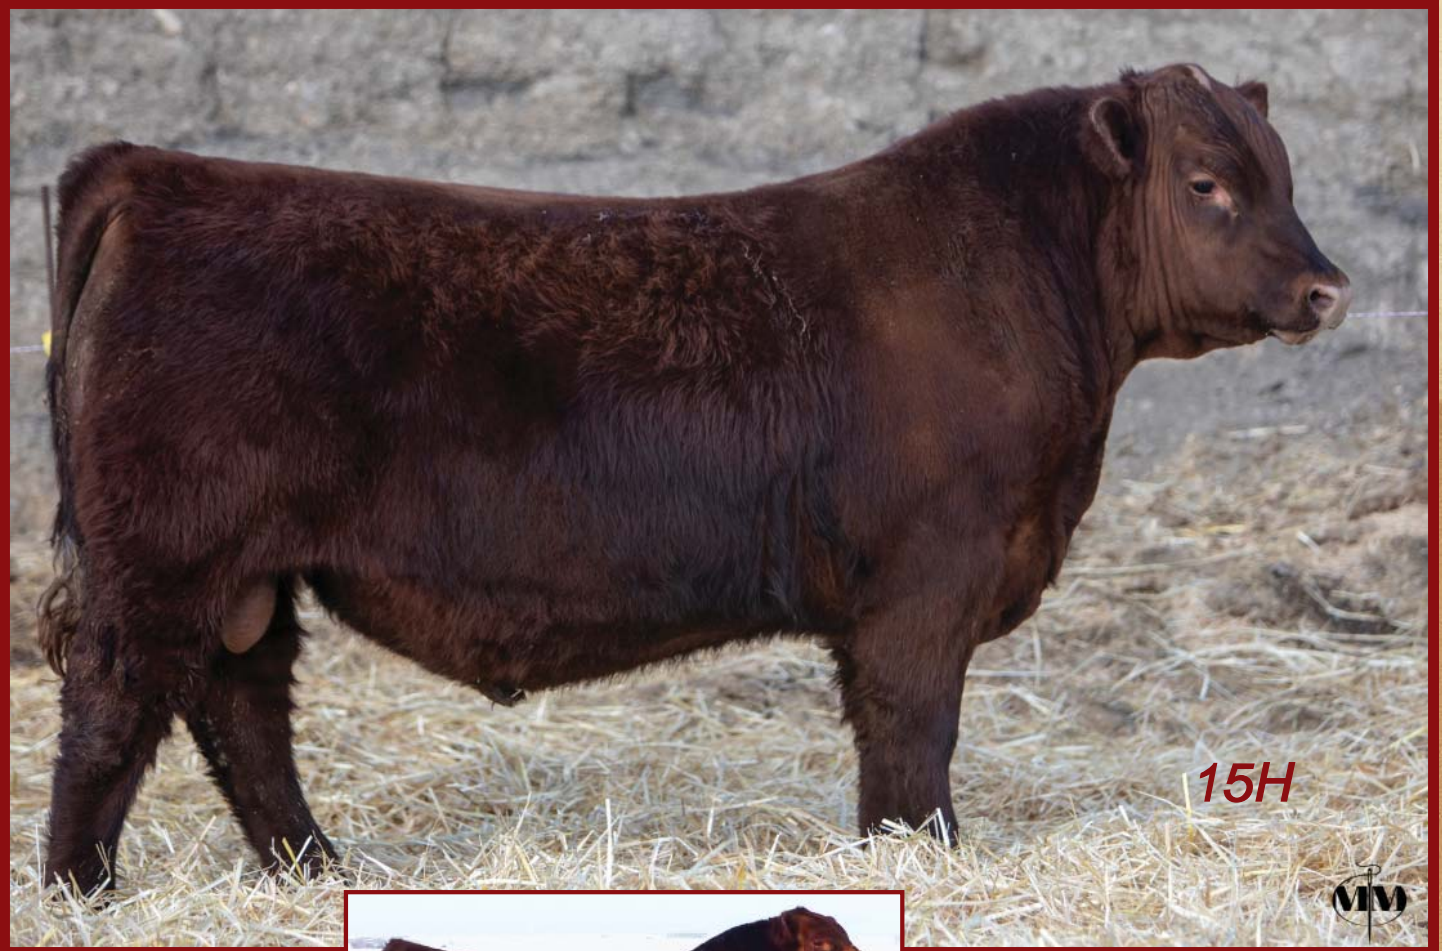

15H

Red SVR Continental 112E - Maternal brother to 15H

Yogi THE Bear is a beast. Dark red in colour, good haired with a look. He is as long as you can make one, he is soggy made and deep sided with lots of rib. He is stout made with lots of muscle and a big top when you get in behind him. He is a full brother to the Reserve Champion Red Angus Female at the 2020 Lloydminster Stockade Round Up and a maternal brother to Red SVR Continental 112E who was shown successfully at Agribition and Denver. His maternal brother SVR 151F was one of the high selling Red bulls in our 2019 sale. His dam SVR 140A is a favourite around here - she never misses. She too is dark red in colour and is a deep, easy doing, Elite dam. Big time herd bull here that has been a favourite since day 1! He had an ADG of 3.36 and indexed 113.